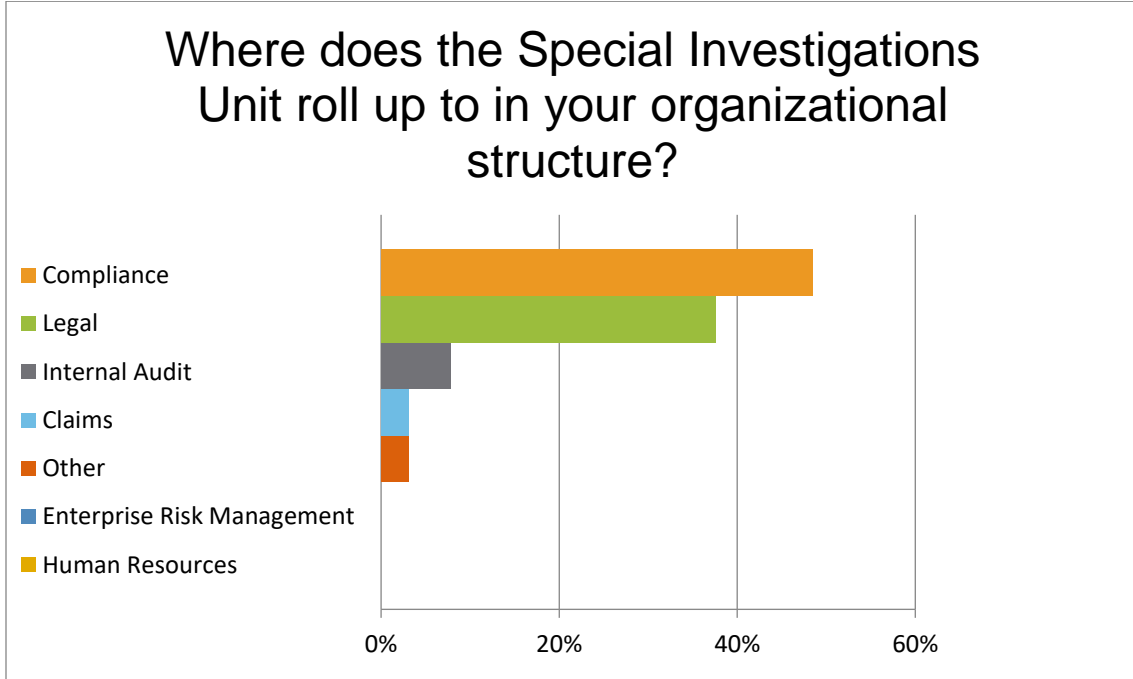

CEFLI Quick Poll

April 2019

Organizational Structure: Special Investigations Unit (42 responses)

Comments

- We have separate SIUs for Life and BD. Life rolls up to law. BD rolls up to CCO.
- We use a third-party vendor as our SIU. Compliance is the liaison to the SIU.